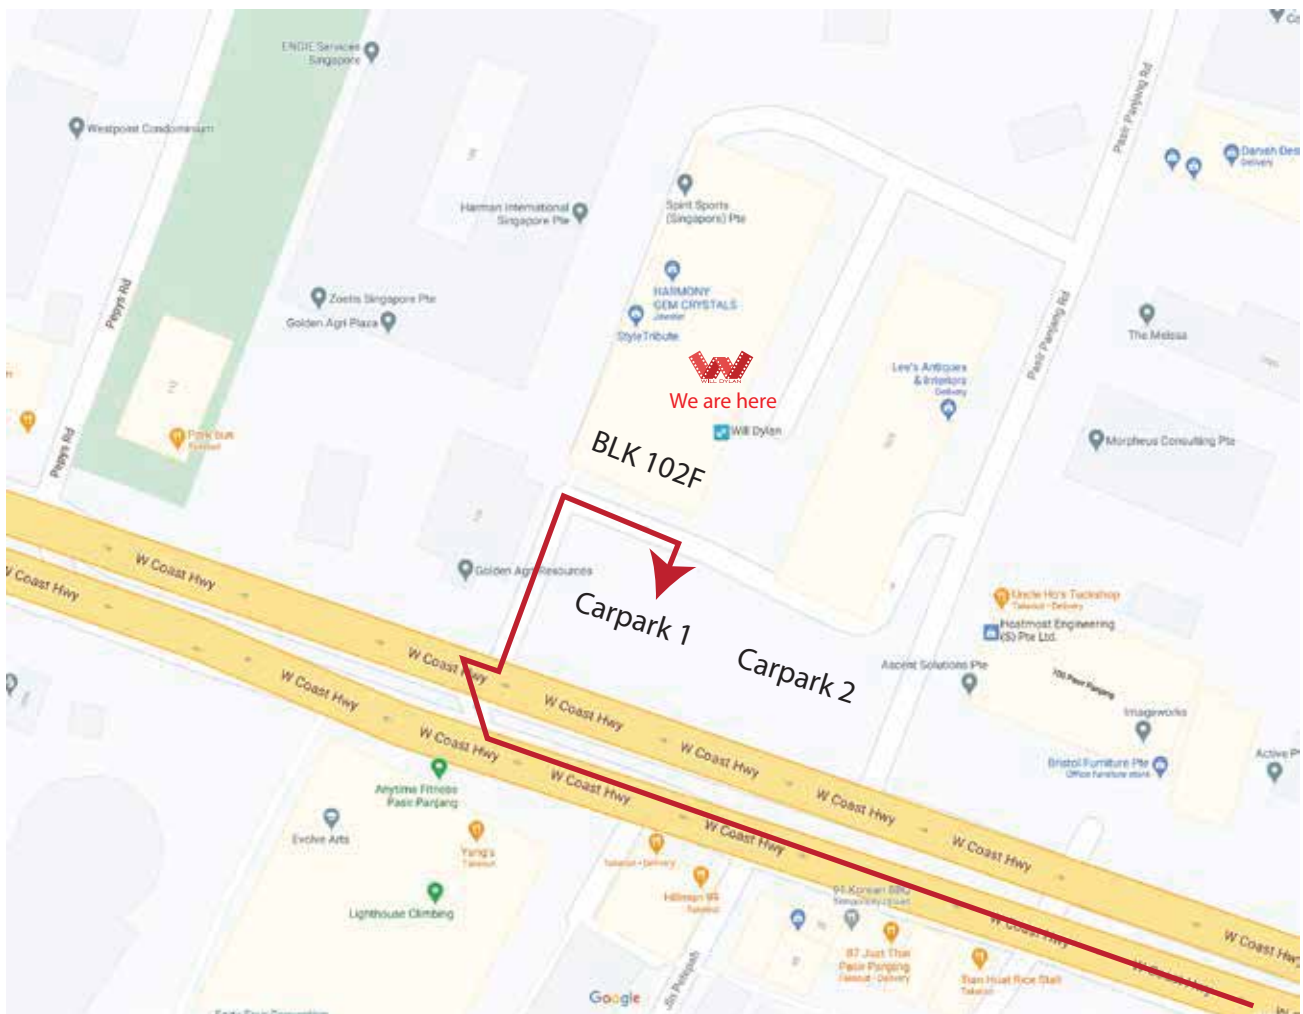

102F Pasir Panjang Rd,
#05-11, Singapore 118530

GUIDE TO OUR OFFICE

Once U turn immediately turn left go into citiLink warehouse complex

Enter from here

BLK102f Lobby drop off for cabs/grab

Please park at carpark 1 and take lift up to level 5, unit 05-11
If carpark 1 full, can park at carpark 2.

BUS stop : 10, 30, 51, 143, 175, 176, 188